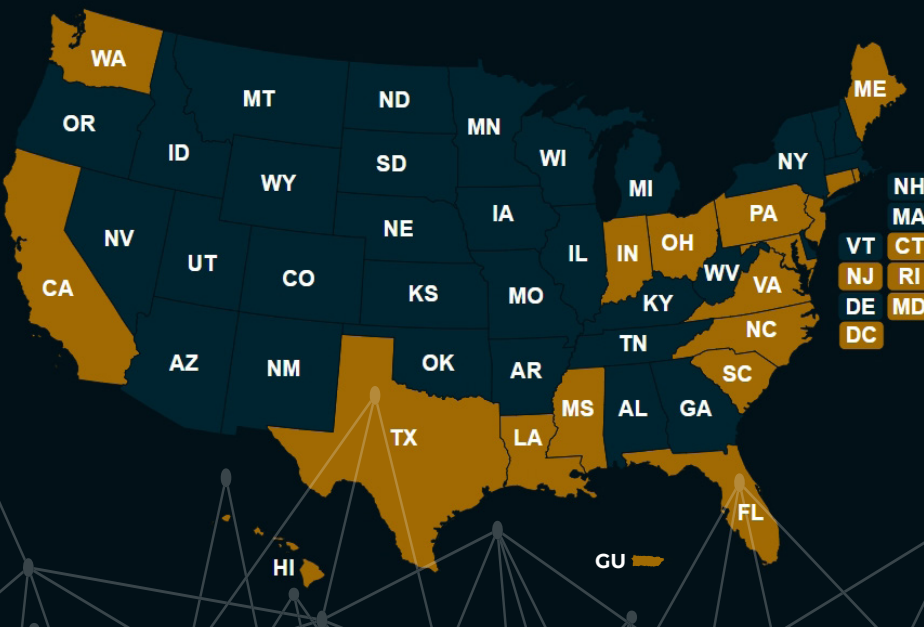

The **Naval Research Enterprise Internship Program (NREIP)** provides an opportunity for college students to participate in research at a Department of Navy (DoN) laboratory.

Eligibility

- Enrolled at a four-year U.S. college or university accredited by the U.S. Department of Education; students attending two-year colleges who meet the credit hour requirements may be eligible at the laboratory's discretion
- University sophomores, juniors, seniors or graduate students; freshmen who have reached the credit level of a sophomore before starting the internship are also eligible
- Applicants should have demonstrated interest in subjects of study that are relevant to the research conducted by one or more of the laboratories in the program
- U.S. citizenship; some participating laboratories will consider permanent residents

NREIP Participating Labs Across the Country

Award duration is a continuous 10 weeks.

NREIP offers a competitive **stipend** for its interns.

- New undergraduate student participants: \$7,500
- Returning undergraduate students (students **MUST** have completed a full 10-week program in a prior year to receive this level): \$9,000
- Graduate students (students must currently be in graduate school and taking graduate school courses to receive this level): \$11,500

For internship details visit:

NAVALSTEMINTERNS.US

Naval STEM Interns

@navsteminterns

Naval STEM Interns

Naval STEM Interns

Participating Labs by Region

WEST